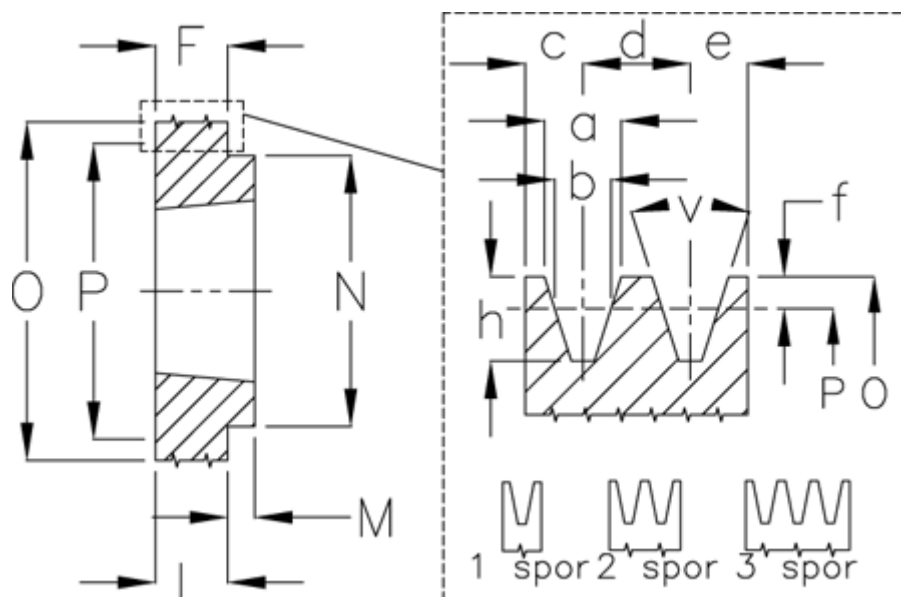

Article number: 604113006301

Description: V-belt pulley SPZ 63/1 TL1108

Measures

a	= 9.7	For bush	= 1108	P	= 63
b	= 8.5	h	= 11.0	Type	= SPZ
Bush ζ max	= 28	J	= -	v	= 34 grader
c	= 8.0	L	= 22		
d	= 12.0	m	= 6		
e	= 8.0	N	= 56		
f	= 2.0	Number of ribs	= 1		
F	= 16	O	= 67.0		